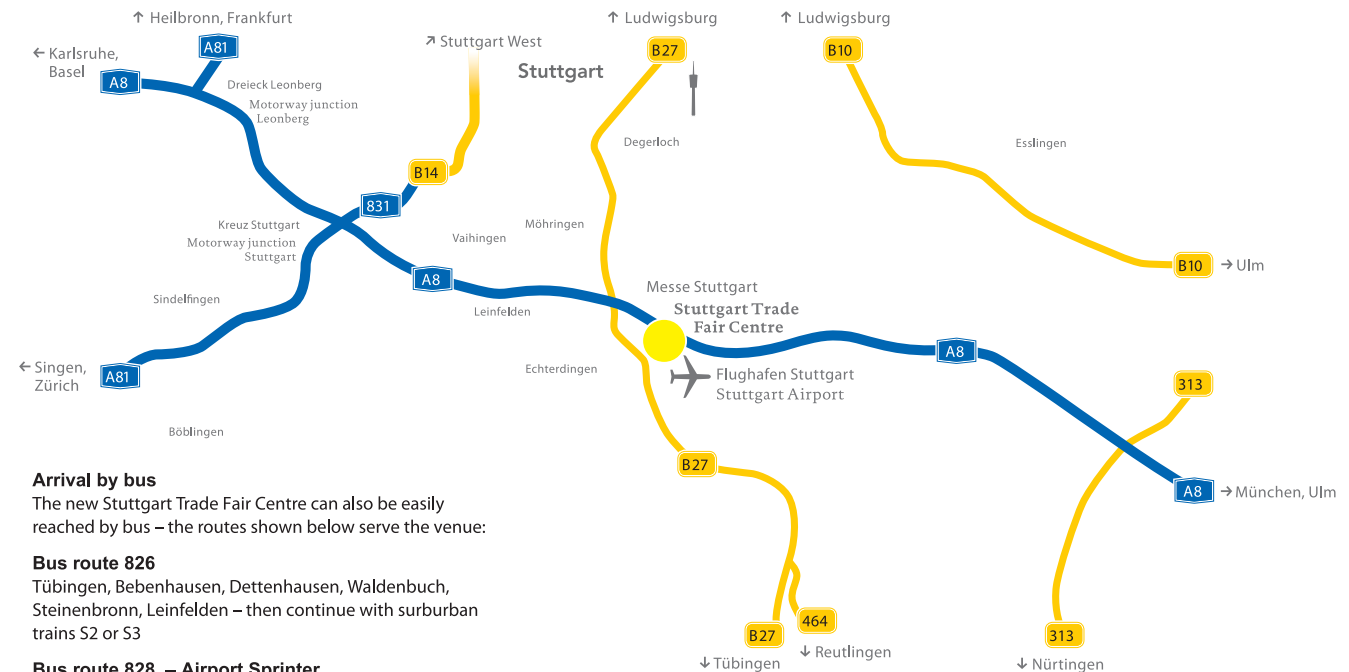

ACCESS MAP

Arrival by car

The new Stuttgart Trade Fair Centre is 13 kilometres away from Stuttgart city centre and is located directly next door to Stuttgart airport. Please follow the signs towards "Neue Messe Stuttgart"/airport.

Arrival via the A8 motorway

From the direction of Stuttgart: Leave the motorway at the "Echterdinger Ei" junction and go to the access road for airport and trade fair centre. Please follow the guidance system to the car park. From the direction of Munich: There is an exit "Messe/Flughafen" on the A8 motorway which leads you to the multi-storey car park over the motorway.

Arrival by plane

The airport terminals are approx. 200 metres from the trade fair site and can easily be reached on foot. There you also find the suburban trains (S-Bahn) S2 and S3 to Stuttgart main railway station. Travelling time: 27 minutes.

Arrival by train

Stuttgart is directly connected to 13 European capitals via the rail network (ICE, IC and InterRegio trains).

From the main railway station to the new Stuttgart Trade Fair Centre: Take the suburban trains S2 or S3, direction "Stuttgart Flughafen/Neue Messe Stuttgart". Travelling time: 27 minutes.